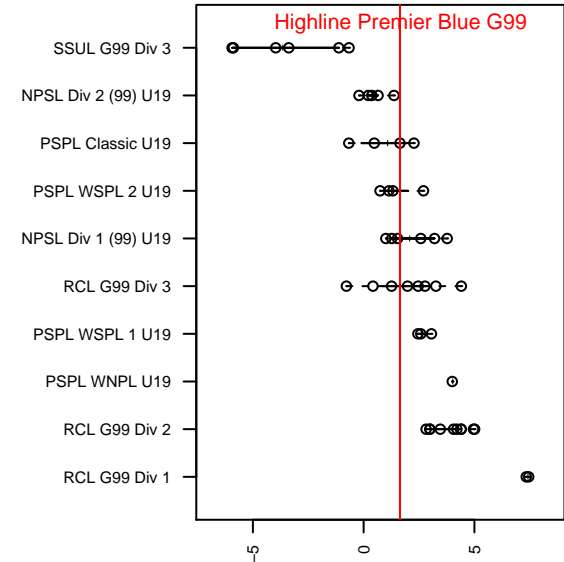

Highline Premier Blue G99

Highline Premier FC
 Burien, WA
 G99 total strength=1443
 attack=11.65 defense=7.42
 fall league = PSPL Classic U19

alt names used:
 Highline Premier FC Eagles 99/00
 HPFC Eagles
 HPFC Eagles G99
 HPFC Eagles99

Venues played:
 2017 Xtreme Cup GU18-19
 2017 AstroTurf Showcase GU18-19 A & B
 2017 PSPL Classic U19
 2017 PacNW Winter Classic 1999-2000 Show

Highline Premier Blue G99
 Dots are actual minus expected GF (blue circles) and GA (red triangles).
 Blue line is smoothed change in attack strength. Red is smoothed change in defense strength.

**attack and defense variance (black dot)
relative to other teams
and top 10 in region**

**attack and defense rating
relative to others at age
and all opponents in last 13 months**

Performance relative to 13 month average