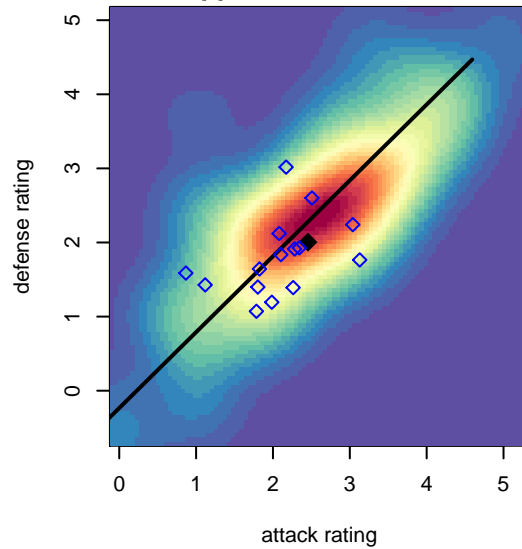

Venues played:
 2017 Xtreme Cup GU18-19
 2017 AstroTurf Showcase GU18-19 A & B
 2017 PSPL Classic U19
 2017 PacNW Winter Classic 1999-2000 Show

Highline Premier Blue G99
 Dots are actual minus expected GF (blue circles) and GA (red triangles).
 Blue line is smoothed change in attack strength. Red is smoothed change in defense strength.

**attack and defense variance (black dot)
relative to other teams
and top 10 in region**

**attack and defense rating
relative to others at age
and all opponents in last 13 months**

Performance relative to 13 month average