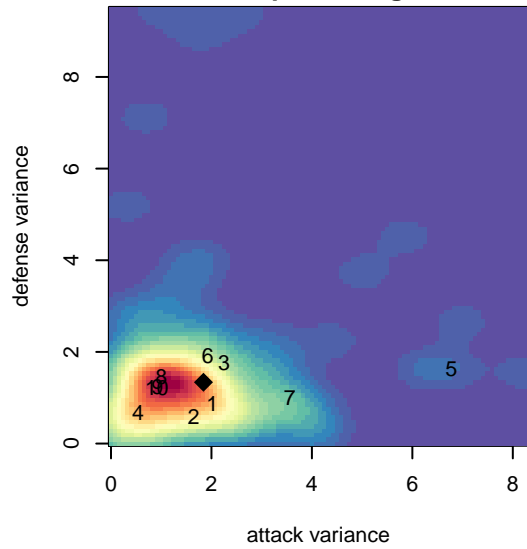

Highline Premier Blue G99

Highline Premier FC
 Burien, WA
 G99 total strength=1443
 attack=11.65 defense=7.42
 fall league = PSPL Classic U19

alt names used:
 Highline Premier FC Eagles 99/00
 HPFC Eagles
 HPFC Eagles G99
 HPFC Eagles99

Venues played:
 2017 Xtreme Cup GU18-19
 2017 AstroTurf Showcase GU18-19 A & B
 2017 PSPL Classic U19
 2017 PacNW Winter Classic 1999-2000 Show

Highline Premier Blue G99
 Dots are actual minus expected GF (blue circles) and GA (red triangles).
 Blue line is smoothed change in attack strength. Red is smoothed change in defense strength.

**attack and defense variance (black dot)
relative to other teams
and top 10 in region**

**attack and defense rating
relative to others at age
and all opponents in last 13 months**

Performance relative to 13 month average